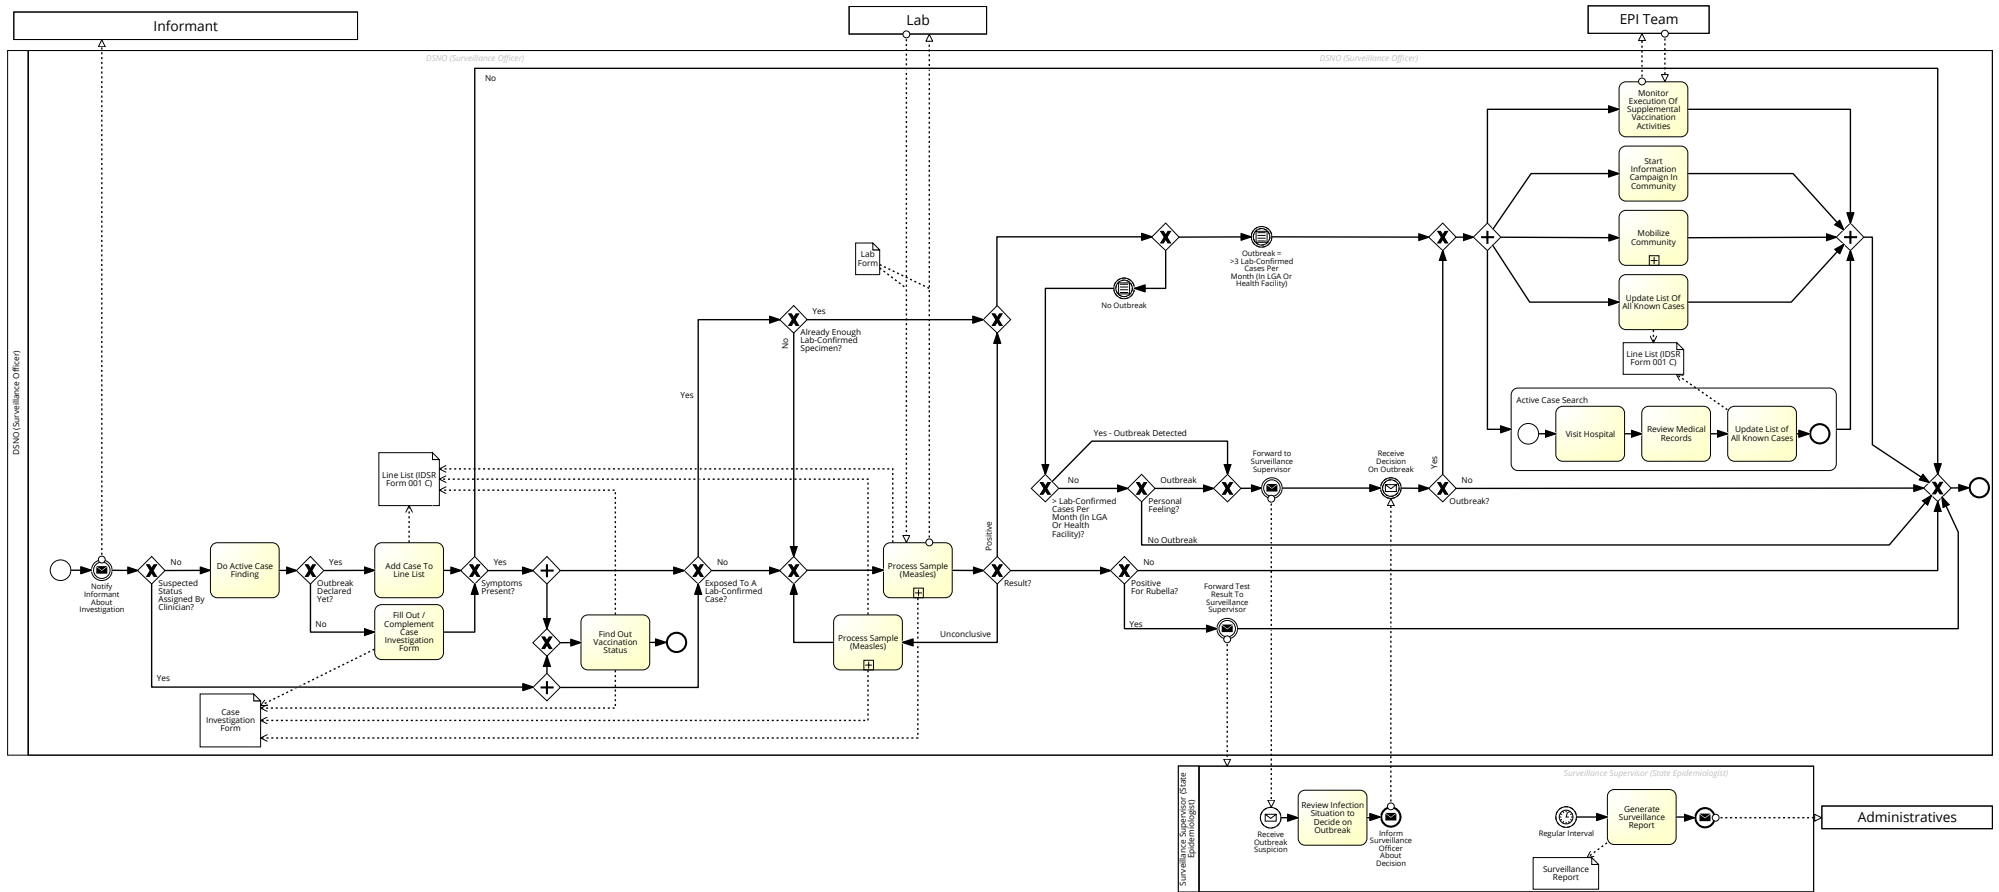

Subprocess_InvestigateRumorEvent(Measles)

Subprocess_ProcessSample(Measles)