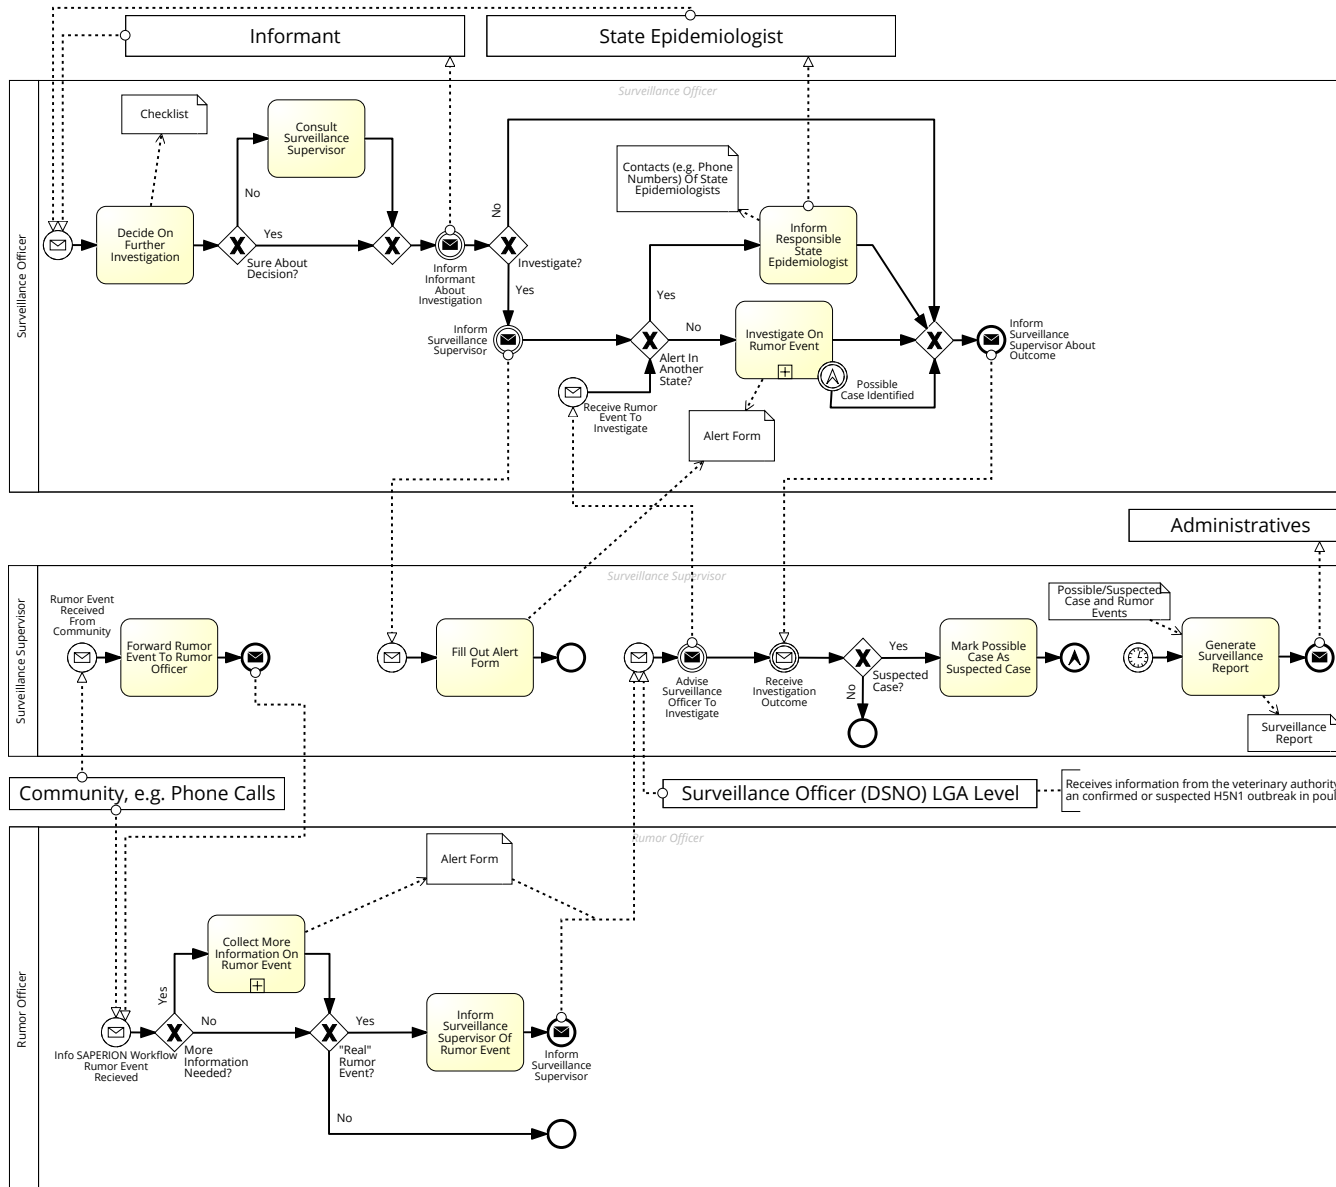

Subprocess_CoordinateCaseHandling

Subprocess_CoordinateIncomingRumorEvent

Subprocess_HandleSubjectSample

Subprocess_InvestigateOnPossibleCase

Subprocess_ProcessSample