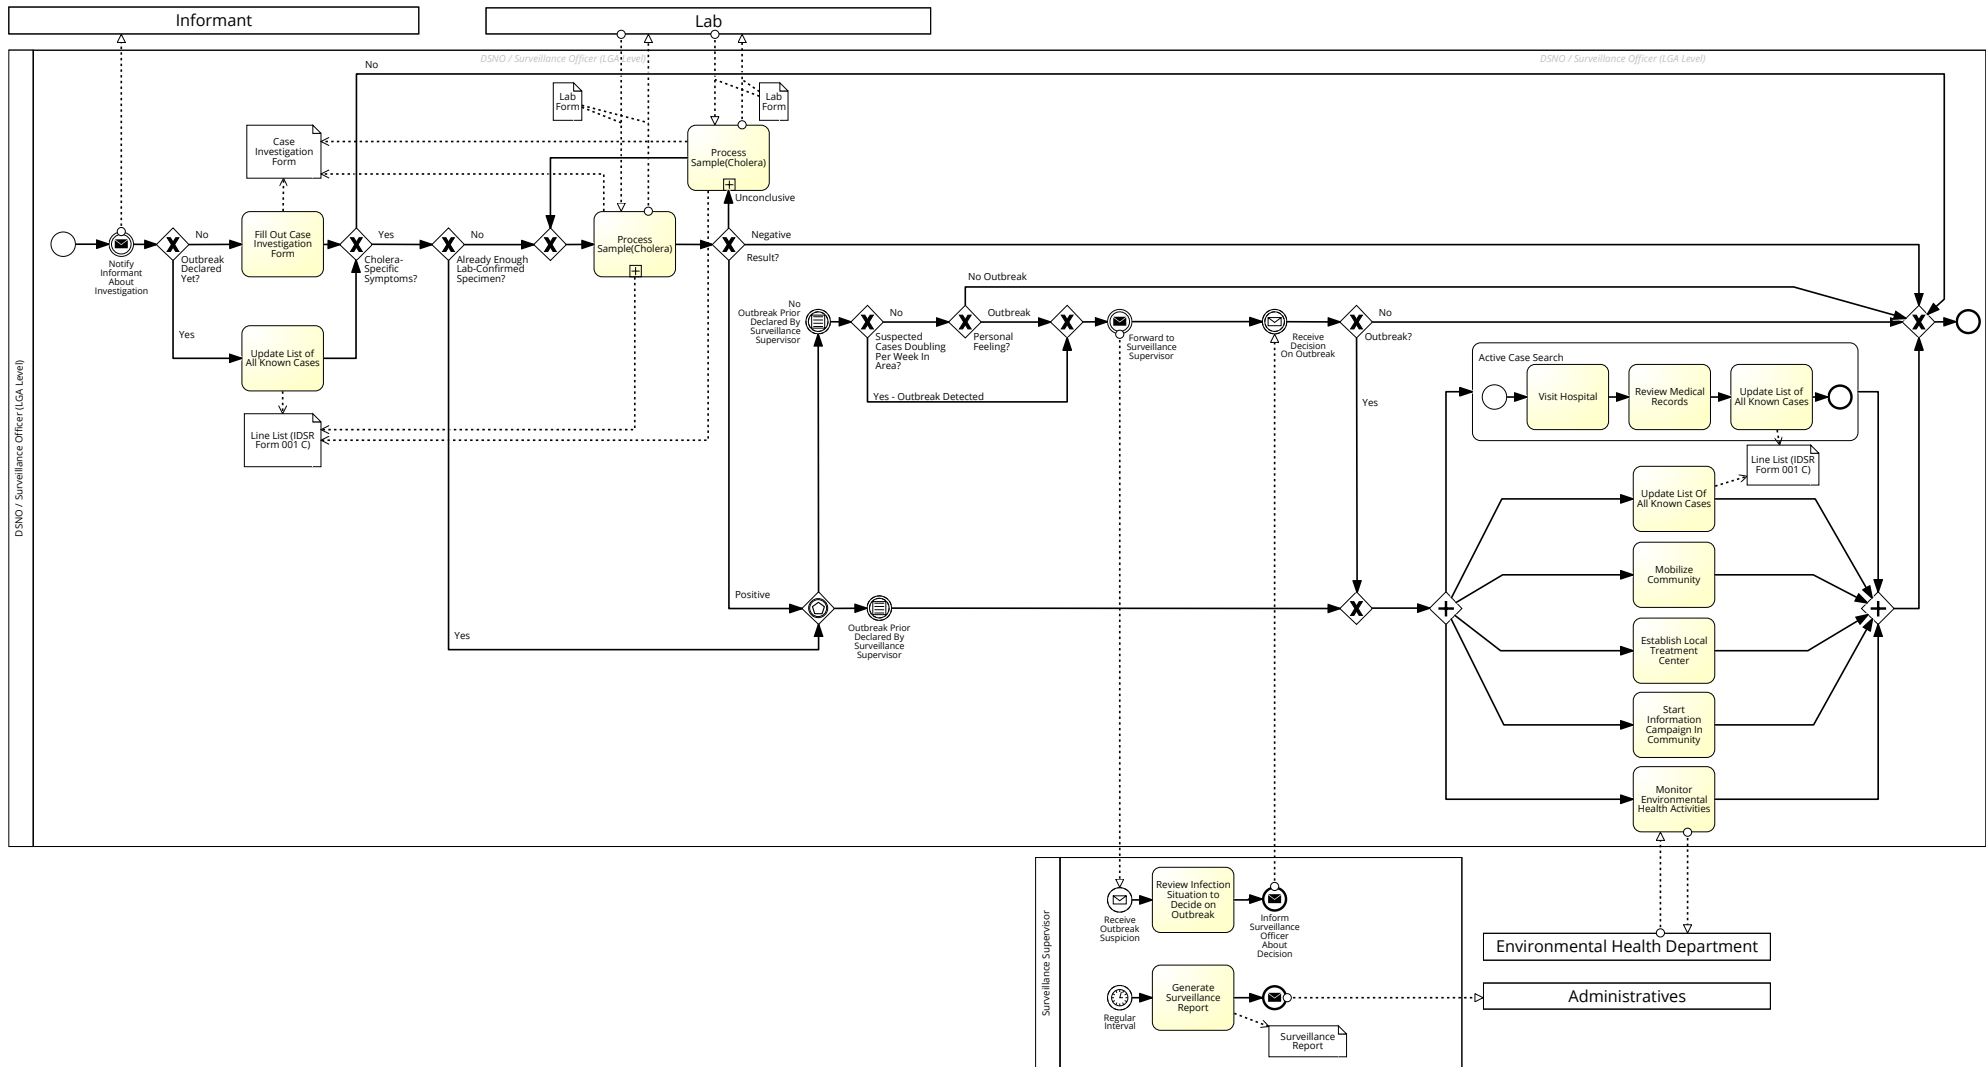

# Subprocess\_InvestigateRumorEvent(Cholera)

# Subprocess\_ProcessSample(Cholera)